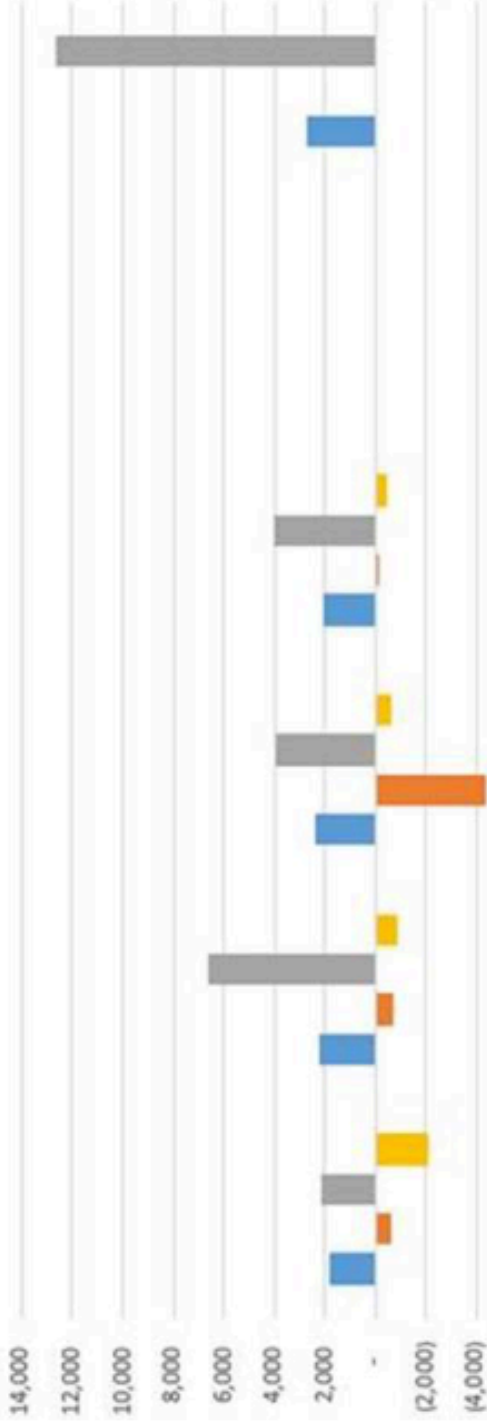

Penny Wars

	Week 1	Week 2	Week 3	Week 4	Week 5	Total Points
Staff (+)	1,788	2,262	2,355	2,072	-	2,677
Staff (-)	(600)	(700)	(4,400)	(100)	-	-
Students (+)	2,158	6,625	3,925	4,046	-	12,654
Students (-)	(2,100)	(900)	(600)	(500)	-	-

■ Staff (+) ■ Staff (-) ■ Students (+) ■ Students (-)

Penny Wars

Week #	Staff (+)	Staff (-)	Students (+)	Students (-)	Single Jars	Staff	Students	Staff	Students
1	17.88	(6.00)	21.58	(21.00)	5.15	1,788	(600)	2,158	(2,100)
2	22.62	(7.00)	66.25	(9.00)	9.64	2,262	(700)	6,625	(900)
3	23.55	(44.00)	39.25	(6.00)	9.95	2,355	(4,400)	3,925	(600)
4	20.72	(1.00)	40.46	(5.00)	0	2,072	(100)	4,046	(500)
5						-	-	-	-
6									
7									
8									
Totals	84.77	(58.00)	167.54	(41.00)	24.74	2,677	(2,677)	12,654	(12,654)
Points:	8477	(5800)	16754	(4100)					
Total Points	2677		12654						
Grand Totals	142.77		208.54		24.74				