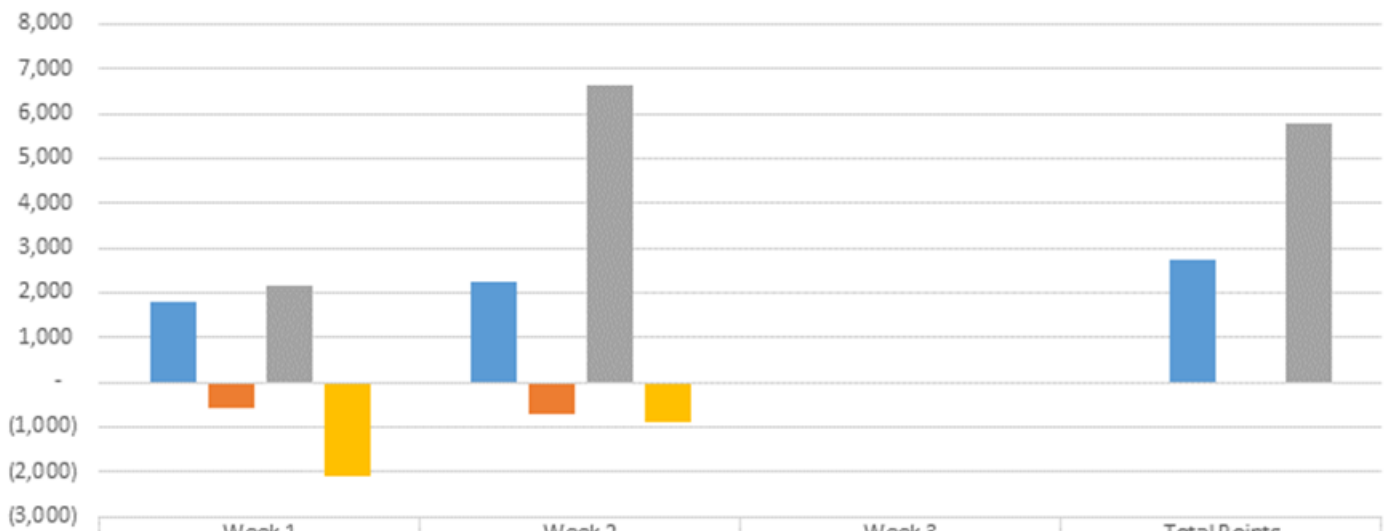

### Penny Wars

	Week 1	Week 2	Week 3	Total Points
■ Staff	1,788	2,262	-	
■ Staff	(600)	(700)	-	2,750
■ Students	2,158	6,625	-	
■ Students	(2,100)	(900)	-	5,783

■ Staff ■ Staff ■ Students ■ Students